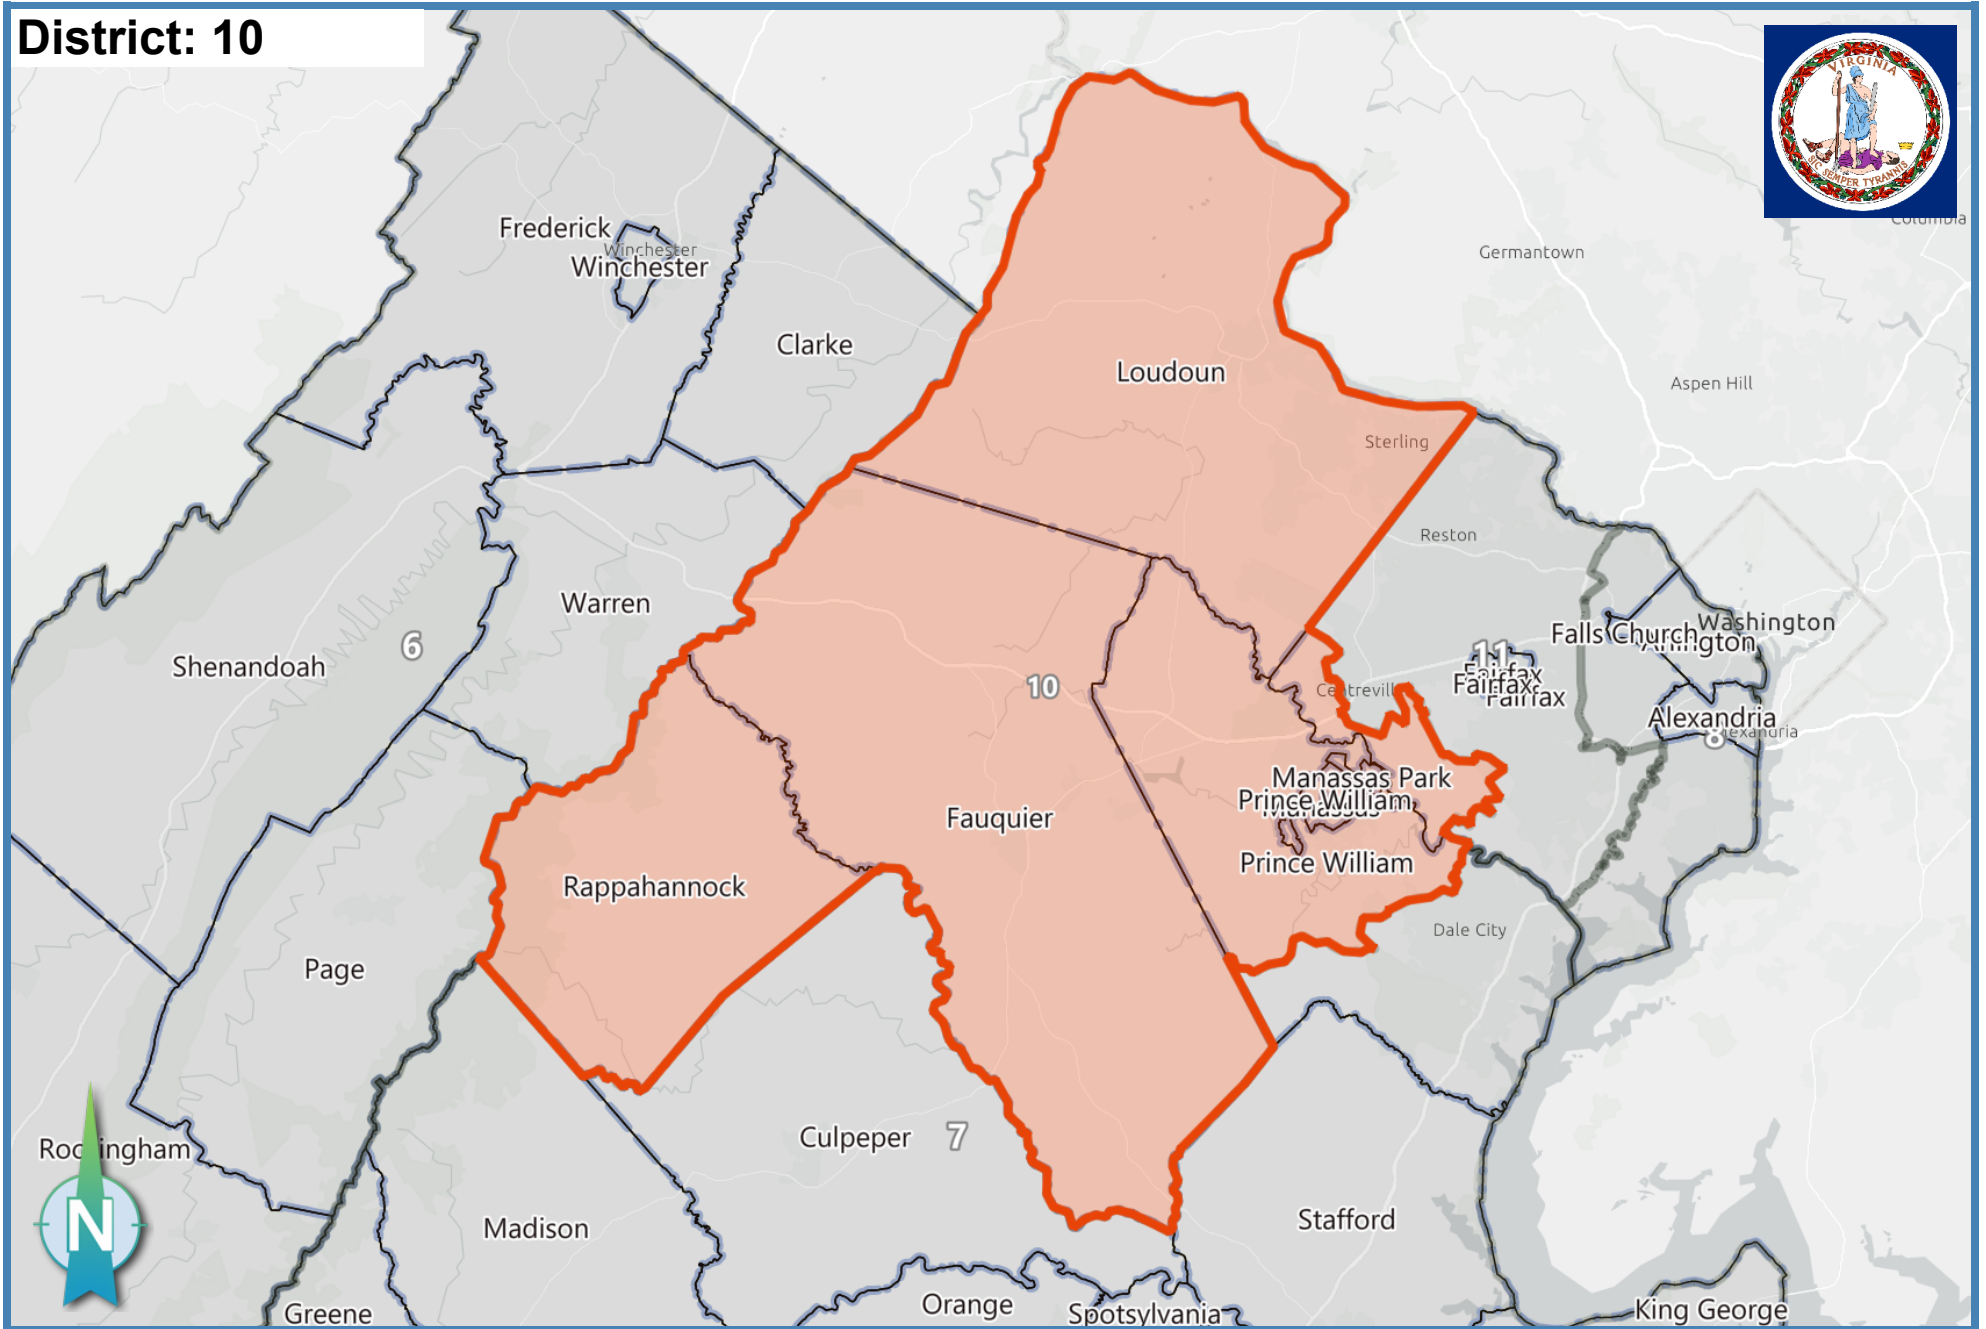

District: 10

Ideal Population: 784,672

Deviation: 0.00 %

Total Population: 784,672

Based on: 2020 Census Geography, 2020 PL94-171